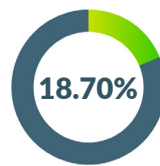

IN SOUTH
CAROLINA

♀ **36%**
OF HIGH SCHOOL
STUDENTS
HAVE EVER
HAD SEX

🕒 **49%**
OF SEXUALLY ACTIVE
HIGH SCHOOL
STUDENTS
USED A
CONDOM
AT LAST SEX

2019 Teen Birth Numbers

BIRTHS TO 15-17 YEAR OLDS	=	10
BIRTHS TO 18-19 YEAR OLDS	=	24
TOTAL BIRTHS 15-19 YEAR OLDS	=	34

Total number of births to South Carolina teens (ages 15-19) = 3,425.

Community Well-Being

Women in Need of
Publicly-Funded Family
Planning Services

County Rank* 8

Teens Not Enrolled
in School and Not
Working

County Rank* 17

People Living in
Poverty

County Rank* 25

Sexual Health

Gonorrhea
Ages 15-19

Cases	26
Rate (per 100,000)	976

County Rank* 23

Chlamydia
Ages 15-19