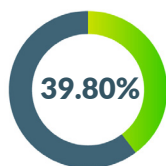

IN SOUTH
CAROLINA

♀ **36%**
OF HIGH SCHOOL
STUDENTS
HAVE EVER
HAD SEX

🕒 **49%**
OF SEXUALLY ACTIVE
HIGH SCHOOL
STUDENTS
USED A
CONDOM
AT LAST SEX

2019 Teen Birth Numbers

BIRTHS TO 15-17 YEAR OLDS	=	10
BIRTHS TO 18-19 YEAR OLDS	=	24
TOTAL BIRTHS 15-19 YEAR OLDS	=	34

Total number of births to South Carolina teens (ages 15-19) = 3,425.

Community Well-Being

Women in Need of
Publicly-Funded Family
Planning Services

County Rank* 8

Teens Not Enrolled
in School and Not
Working