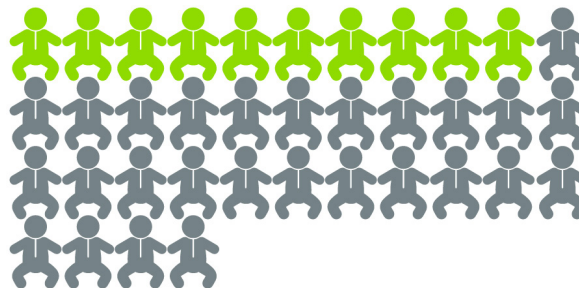

NEWBERRY

SOUTH CAROLINA COUNTY PROFILE

2019 Teen Birth Rate

TEEN BIRTH RATE
AGES 15-19

2018 Rate = 33.7

COUNTY
RANKING

2018 Rank = 10

DECREASE
SINCE 1991

IN SOUTH
CAROLINA

♀ **36%**
OF HIGH SCHOOL
STUDENTS
HAVE EVER
HAD SEX

🕒 **49%**
OF SEXUALLY ACTIVE
HIGH SCHOOL
STUDENTS
USED A
CONDOM
AT LAST SEX

2019 Teen Birth Numbers

BIRTHS TO 15-17 YEAR OLDS	=	10
BIRTHS TO 18-19 YEAR OLDS	=	24
TOTAL BIRTHS 15-19 YEAR OLDS	=	34

Total number of births to South Carolina teens (ages 15-19) = 3,425.

Community Well-Being

Women in Need of
Publicly-Funded Family
Planning Services

County Rank* 8

Teens Not Enrolled
in School and Not
Working